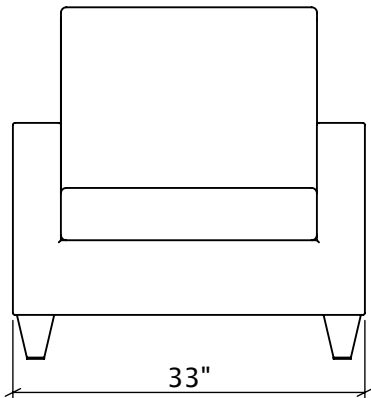

Aspen Lounge Chair

AS10-LC

Materials, Finishes, and Details

- The Aspen S10 Lounge Chair is a wicker chair with cushions at 33"W, 31"D and 32"H. Seat height is 16".
- Fabricated from Viro wicker with a powder-coated aluminum frame.
- Includes dryfast outdoor cushions and Sunbrella Sling fabric.
- Anchored option available.
- Approximate weight: 17 lbs.