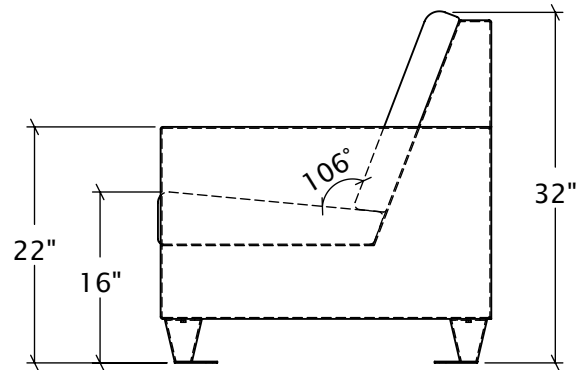

Aspen Lounge Chair

AS10-LC

Materials, Finishes, and Details

- The Aspen S10 Lounge Chair is a wicker chair with cushions at 33"W, 31"D and 32"H. Seat height is 16".
- Fabricated from Viro wicker with a powder-coated aluminum frame.
- Includes dryfast outdoor cushions and Sunbrella Sling fabric.
- Anchored option available.
- Approximate weight: 17 lbs.