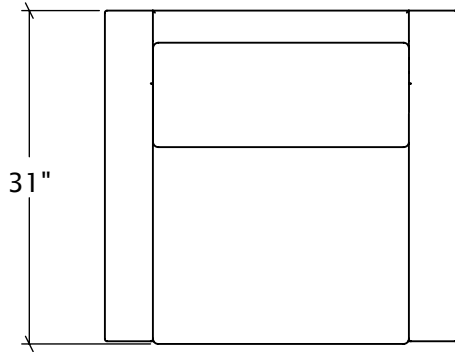

Aspen Lounge Chair

AS10-LC

Materials, Finishes, and Details

- The Aspen S10 Lounge Chair is a wicker chair with cushions at 33"W, 31"D and 32"H. Seat height is 16".
- Fabricated from Viro wicker with a powder-coated aluminum frame.
- Includes dryfast outdoor cushions and Sunbrella Sling fabric.
- Anchored option available.
- Approximate weight: 17 lbs.