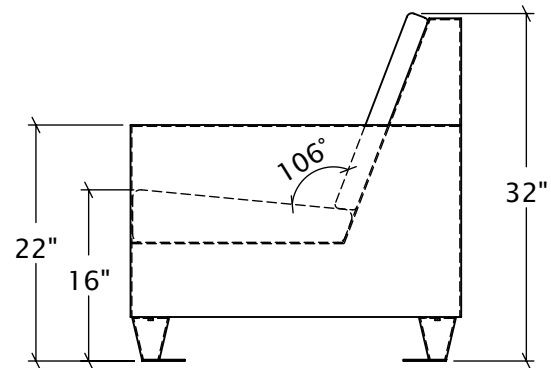

Aspen Loveseat

AS10-LS

Materials, Finishes, and Details

- The Aspen S10 Loveseat is a wicker sofa with cushions at 59"W, 31"D and 32"H. Seat height is 16".
- Fabricated from Viro wicker with a powder-coated aluminum frame.
- Includes dryfast outdoor cushions and Sunbrella Sling fabric.
- Anchored option available.
- Approximate weight: 29 lbs.