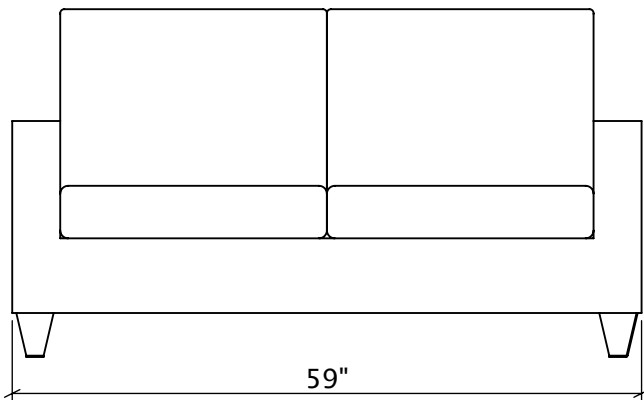

Aspen Loveseat

AS10-LS

Materials, Finishes, and Details

- The Aspen S10 Loveseat is a wicker sofa with cushions at 59"W, 31"D and 32"H. Seat height is 16".
- Fabricated from Viro wicker with a powder-coated aluminum frame.
- Includes dryfast outdoor cushions and Sunbrella Sling fabric.
- Anchored option available.
- Approximate weight: 29 lbs.