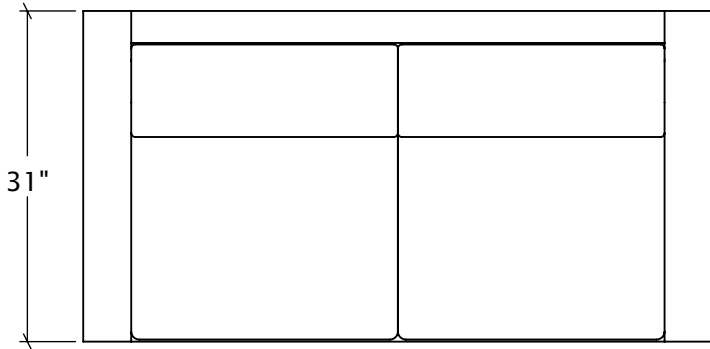

Aspen Loveseat

AS10-LS

Materials, Finishes, and Details

- The Aspen S10 Loveseat is a wicker sofa with cushions at 59"W, 31"D and 32"H. Seat height is 16".
- Fabricated from Viro wicker with a powder-coated aluminum frame.
- Includes dryfast outdoor cushions and Sunbrella Sling fabric.
- Anchored option available.
- Approximate weight: 29 lbs.