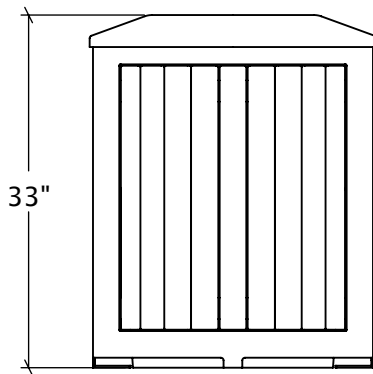

# Harbor Litter Receptacle

HRB-LR

## Materials, Finishes, and Details

- The Harbor round litter, recycling or compost receptacle is available at 27" diameter and 33"H. 40.5"H with optional rain hood.
- Fabricated from steel with a durable powder-coat finish.
- Features vertical wood slats on two sides.
- Wood options include: Kebony, Ipe and Garapa.
- Natural Wood materials are sanded to 120 grit and finished with penetrating sealer.
- Available with or without rain hood.
- Stainless steel fasteners.
- Approximate weight: 83 lbs.