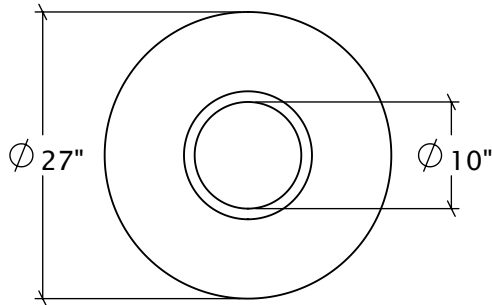

# Harbor Litter Receptacle

HRB-LR

## Materials, Finishes, and Details

- The Harbor round litter, recycling or compost receptacle is available at 27" diameter and 33"H. 40.5"H with optional rain hood.
- Fabricated from steel with a durable powder-coat finish.
- Features vertical wood slats on two sides.
- Wood options include: Kebony, Ipe and Garapa.
- Natural Wood materials are sanded to 120 grit and finished with penetrating sealer.
- Available with or without rain hood.
- Stainless steel fasteners.
- Approximate weight: 83 lbs.