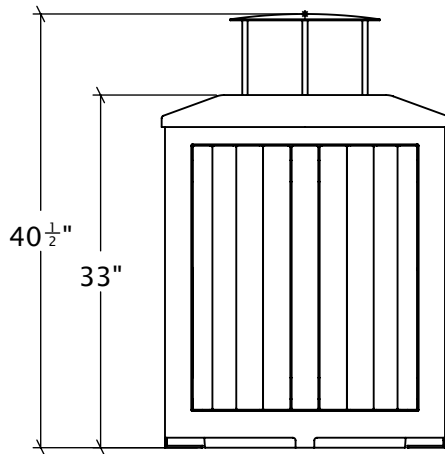

Harbor Litter Receptacle with Rain Hood

HRB-LRH

Materials, Finishes, and Details

- The Harbor round litter, recycling or compost receptacle is available at 27" diameter and 33"H. 40.5"H with optional rain hood.
- Fabricated from steel with a durable powder-coat finish.
- Features vertical wood slats on two sides.
- Wood options include: Kebony, Ipe and Garapa.
- Natural Wood materials are sanded to 120 grit and finished with penetrating sealer.
- Available with or without rain hood.
- Stainless steel fasteners.
- Approximate weight: 86 lbs.