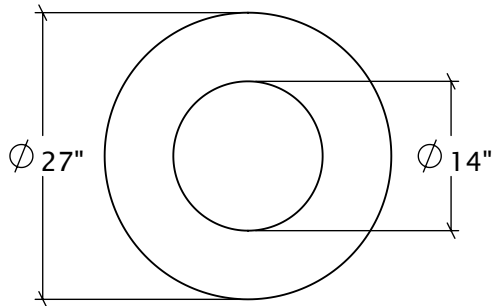

Harbor Litter Receptacle with Rain Hood

HRB-LRH

Materials, Finishes, and Details

- The Harbor round litter, recycling or compost receptacle is available at 27" diameter and 33"H. 40.5"H with optional rain hood.
- Fabricated from steel with a durable powder-coat finish.
- Features vertical wood slats on two sides.
- Wood options include: Kebony, Ipe and Garapa.
- Natural Wood materials are sanded to 120 grit and finished with penetrating sealer.
- Available with or without rain hood.
- Stainless steel fasteners.
- Approximate weight: 86 lbs.