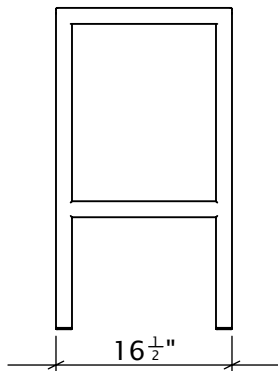

San Antonio Backless Barstool

SAM-BBS

Materials, Finishes, and Details

- Backless barstool at 16.5"W, 18.5"D, and 30"H.
- Fabricated from steel with a durable powder-coat finish.
- Approximate weight: 40 lbs.