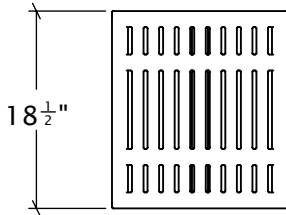

San Antonio Backless Barstool

SAM-BBS

Materials, Finishes, and Details

- Backless barstool at 16.5"W, 18.5"D, and 30"H.
- Fabricated from steel with a durable powder-coat finish.
- Approximate weight: 40 lbs.