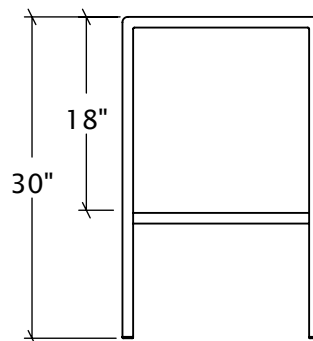

San Antonio Backless Barstool

SAM-BBS

Materials, Finishes, and Details

- Backless barstool at 16.5"W, 18.5"D, and 30"H.
- Fabricated from steel with a durable powder-coat finish.
- Approximate weight: 40 lbs.