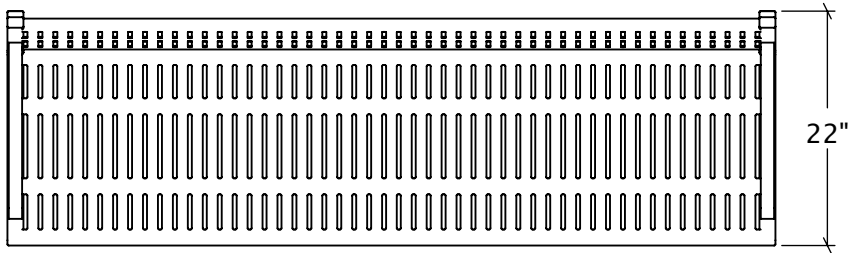

San Antonio Bench

SAM-BE54, SAM-BE72, SAM-BE94

Materials, Finishes, and Details

- Backed bench available in three standard lengths. Seat height is 18".
- Fabricated from steel with a durable powder-coat finish.
- Anchored option available.

| Product # | L | Weight |
|-----------|----|---------|
| SAM-BE54 | 54 | 92lbs. |
| SAM-BE72 | 72 | 115lbs. |
| SAM-BE94 | 94 | 138lbs. |

To Specify

- Specify SAM-BE54, SAMBE72, SAM-BE94 by DM Braun.
- Specify powder-coat color.
- For more detail regarding materials and color options visit www.dmbraunco.com/material-options.