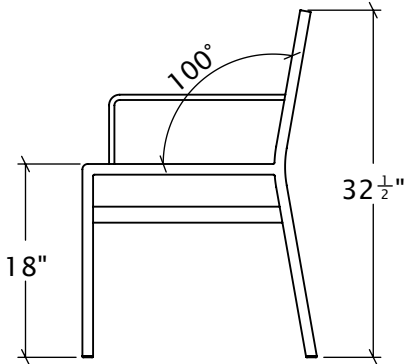

San Antonio Bench

SAM-BE54, SAM-BE72, SAM-BE94

Materials, Finishes, and Details

- Backed bench available in three standard lengths. Seat height is 18".
- Fabricated from steel with a durable powder-coat finish.
- Anchored option available.

| Product # | L | Weight |
|-----------|----|---------|
| SAM-BE54 | 54 | 92lbs. |
| SAM-BE72 | 72 | 115lbs. |
| SAM-BE94 | 94 | 138lbs. |

To Specify

- Specify SAM-BE54, SAMBE72, SAM-BE94 by DM Braun.
- Specify powder-coat color.
- For more detail regarding materials and color options visit www.dmbraunco.com/material-options.