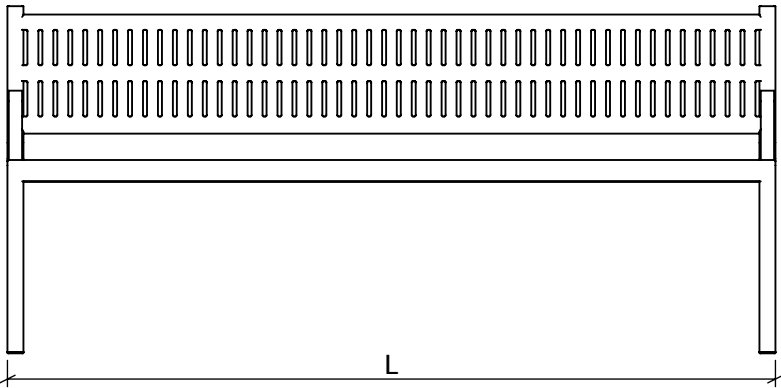

San Antonio Bench

SAM-BE54, SAM-BE72, SAM-BE94

Materials, Finishes, and Details

- Backed bench available in three standard lengths. Seat height is 18".
- Fabricated from steel with a durable powder-coat finish.
- Anchored option available.

| Product # | L | Weight |
|-----------|----|---------|
| SAM-BE54 | 54 | 92lbs. |
| SAM-BE72 | 72 | 115lbs. |
| SAM-BE94 | 94 | 138lbs. |

To Specify

- Specify SAM-BE54, SAMBE72, SAM-BE94 by DM Braun.
- Specify powder-coat color.
- For more detail regarding materials and color options visit www.dmbraunco.com/material-options.