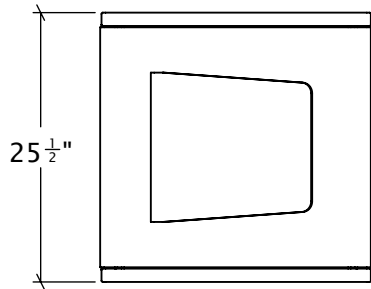

# San Antonio Wood Litter Receptacle with Rain Hood

SAW-LRH

## Materials, Finishes, and Details

- Square litter, recycling or compost receptacle at 25.25"LxW and 43"H.
- Fabricated from steel with a durable powder-coat finish.
- Wood options include: Kebony, Ipe and Recycled Plastic Lumber.
- Wood is sanded, eased and finished with outdoor penetrating sealer.
- Available with or without a rain hood. Rain hood makes total height 43".
- Stainless steel fasteners.
- Anchored option available.
- Approximate weight: 137 lbs.