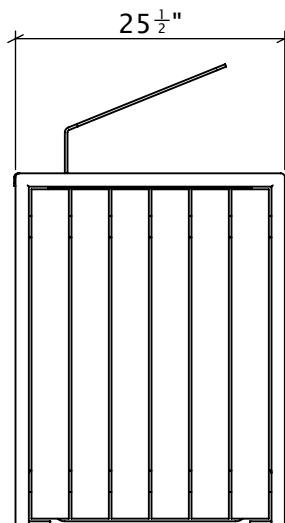

# San Antonio Wood Litter Receptacle with Rain Hood

SAW-LRH

## Materials, Finishes, and Details

- Square litter, recycling or compost receptacle at 25.25"LxW and 43"H.
- Fabricated from steel with a durable powder-coat finish.
- Wood options include: Kebony, Ipe and Recycled Plastic Lumber.
- Wood is sanded, eased and finished with outdoor penetrating sealer.
- Available with or without a rain hood. Rain hood makes total height 43".
- Stainless steel fasteners.
- Anchored option available.
- Approximate weight: 137 lbs.