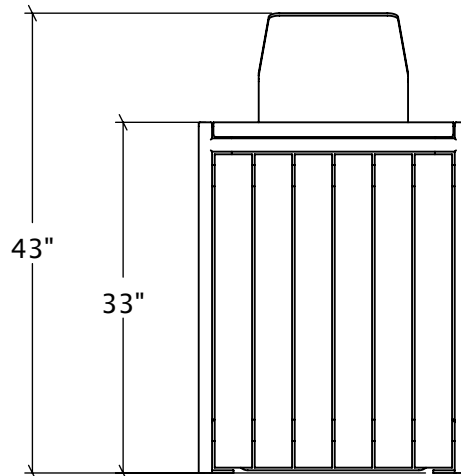

# San Antonio Wood Litter Receptacle with Rain Hood

SAW-LRH

## Materials, Finishes, and Details

- Square litter, recycling or compost receptacle at 25.25"LxW and 43"H.
- Fabricated from steel with a durable powder-coat finish.
- Wood options include: Kebony, Ipe and Recycled Plastic Lumber.
- Wood is sanded, eased and finished with outdoor penetrating sealer.
- Available with or without a rain hood. Rain hood makes total height 43".
- Stainless steel fasteners.
- Anchored option available.
- Approximate weight: 137 lbs.