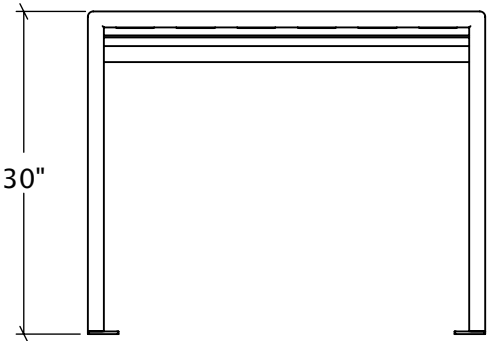

San Antonio Wood Picnic Table

SAW-PT-72, SAW-PT-94

Materials, Finishes, and Details

- Picnic table available in two standard lengths, 37.25" W and 30"H.
- Fabricated from steel with a durable powder-coat finish.
- Wood options include: Kebony, Ipe and Recycled Plastic Lumber.
- Wood is sanded, eased and finished with outdoor penetrating sealer.
- Stainless steel fasteners.
- Anchored option available.

Product #	L	Weight
SAW-PT-72	72"	184lbs.
SAW-PT-94	94"	209lbs.

To Specify

- Specify SAW-PT-72, SAW-PT-94 by DM Braun.
- Specify lumber type and powder-coat color.
- For more detail regarding materials and color options visit www.dmbraunco.com/material-options.