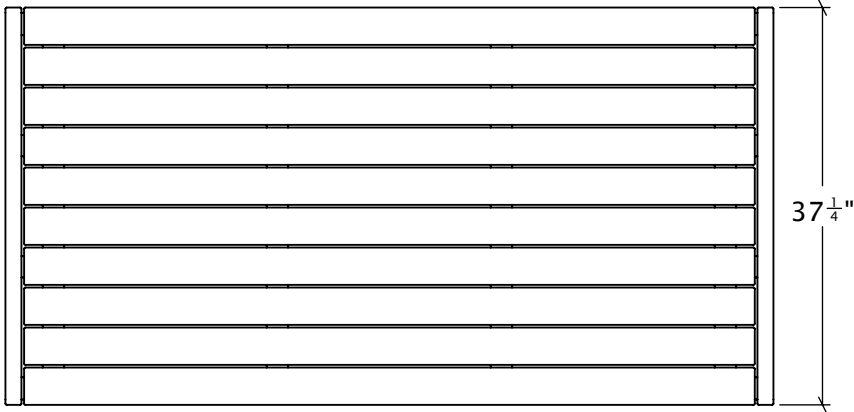

San Antonio Wood Picnic Table

SAW-PT-72, SAW-PT-94

Materials, Finishes, and Details

- Picnic table available in two standard lengths, 37.25" W and 30"H.
- Fabricated from steel with a durable powder-coat finish.
- Wood options include: Kebony, Ipe and Recycled Plastic Lumber.
- Wood is sanded, eased and finished with outdoor penetrating sealer.
- Stainless steel fasteners.
- Anchored option available.

Product #	L	Weight
SAW-PT-72	72"	184lbs.
SAW-PT-94	94"	209lbs.

To Specify

- Specify SAW-PT-72, SAW-PT-94 by DM Braun.
- Specify lumber type and powder-coat color.
- For more detail regarding materials and color options visit www.dmbraunco.com/material-options.