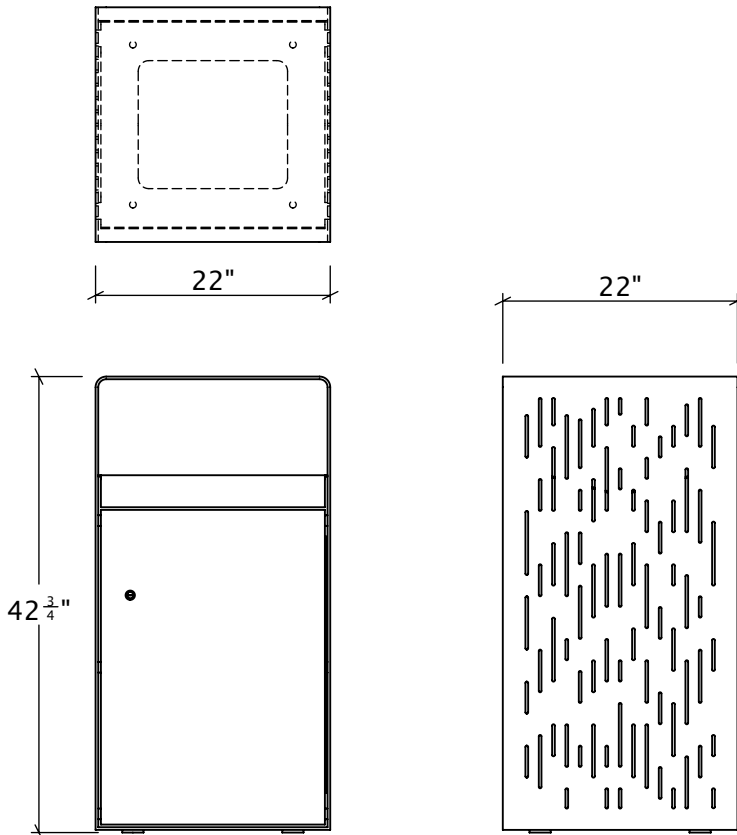

Union Plaza Litter Receptacle

UP-LR

Materials, Finishes, and Details

- Square litter, recycling or compost receptacle at 22"LxW and 42"H.
- Fabricated from aluminum with a durable powder-coat finish.
- Includes rain hood and locking, hinged door for access.
- 39 gal. black ridgid liner included.
- Anchored option available.
- Approximate weight: 82lbs.