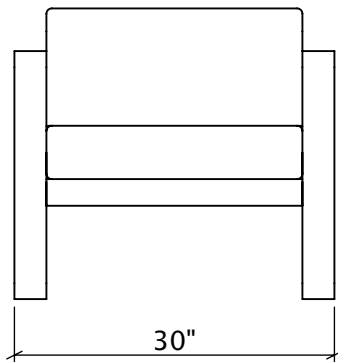

Union Plaza Lounge Chair

UP-LC

Materials, Finishes, and Details

- Lounge Chair with cushions at 30"w, 26.75"D and 27"H. Seat height is 16".
- Fabricated from aluminum with a durable powder-coat finish.
- Includes dryfast outdoor cushions and Sunbrella Sling fabric.
- Anchored option available.
- Approximate weight: 38 lbs.