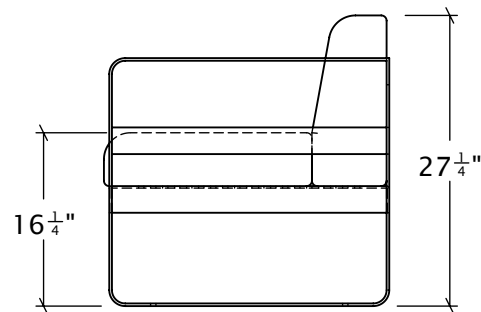

Union Plaza Lounge Chair

UP-LC

Materials, Finishes, and Details

- Lounge Chair with cushions at 30"w, 26.75"D and 27"H. Seat height is 16".
- Fabricated from aluminum with a durable powder-coat finish.
- Includes dryfast outdoor cushions and Sunbrella Sling fabric.
- Anchored option available.
- Approximate weight: 38 lbs.