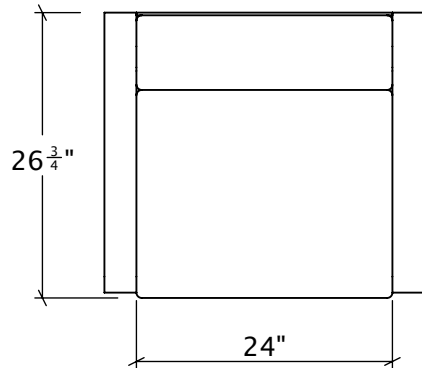

Union Plaza Lounge Chair

UP-LC

Materials, Finishes, and Details

- Lounge Chair with cushions at 30"w, 26.75"D and 27"H. Seat height is 16".
- Fabricated from aluminum with a durable powder-coat finish.
- Includes dryfast outdoor cushions and Sunbrella Sling fabric.
- Anchored option available.
- Approximate weight: 38 lbs.