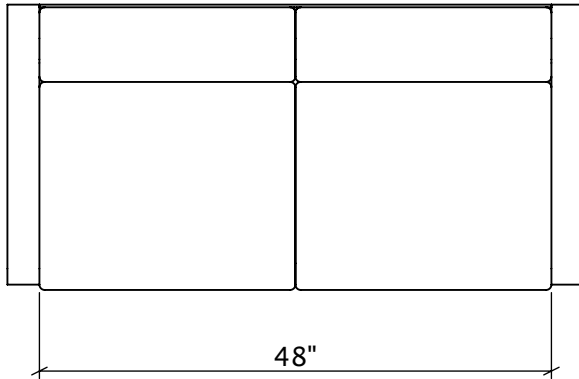

Union Plaza Loveseat

UP-LS

Materials, Finishes, and Details

- Loveseat with cushions at 54"w, 26.75"D and 27"H. Seat height is 16".
- Fabricated from aluminum with a durable powder-coat finish.
- Includes dryfast outdoor cushions and Sunbrella Sling fabric.
- Anchored option available.
- Approximate weight: 55 lbs.