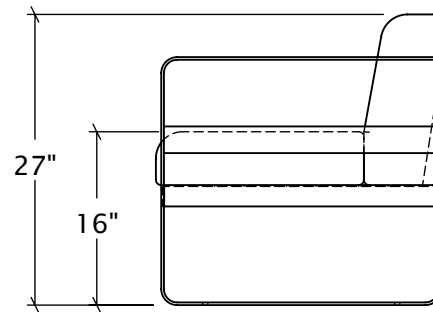

Union Plaza Loveseat

UP-LS

Materials, Finishes, and Details

- Loveseat with cushions at 54"w, 26.75"D and 27"H. Seat height is 16".
- Fabricated from aluminum with a durable powder-coat finish.
- Includes dryfast outdoor cushions and Sunbrella Sling fabric.
- Anchored option available.
- Approximate weight: 55 lbs.