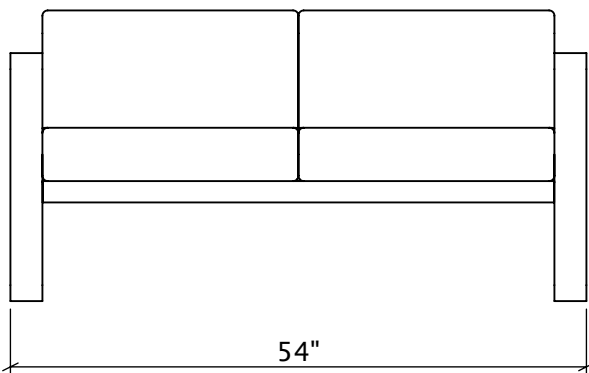

Union Plaza Loveseat

UP-LS

Materials, Finishes, and Details

- Loveseat with cushions at 54"w, 26.75"D and 27"H. Seat height is 16".
- Fabricated from aluminum with a durable powder-coat finish.
- Includes dryfast outdoor cushions and Sunbrella Sling fabric.
- Anchored option available.
- Approximate weight: 55 lbs.